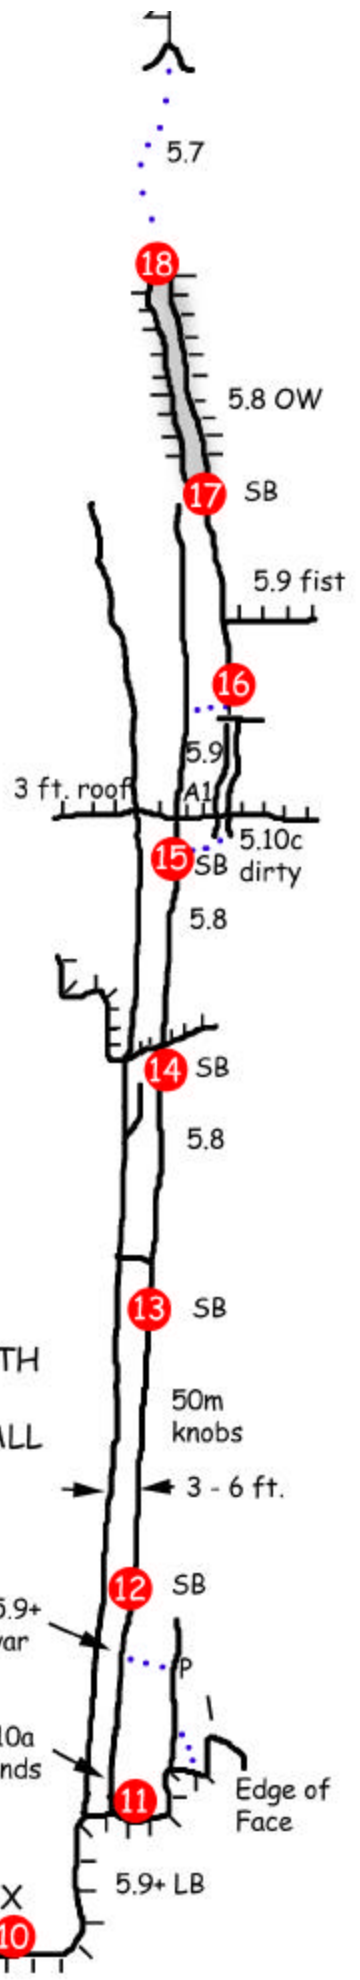

**Lotus Flower Tower**  
 Southeast Face  
 V, 5.10

© George Bell, Jr., Greg Opland, G. Clark  
 North American Classics  
 naclassics.com

**GEAR:**  
 Standard rack to 4", additional small wires for pitches 11-13

**DESCENT:**  
 Rappel the route. Rope snag potential on 2nd from summit, and 2nd from bivy ledge.

XENOLITH  
 HEADWALL

BIVY X